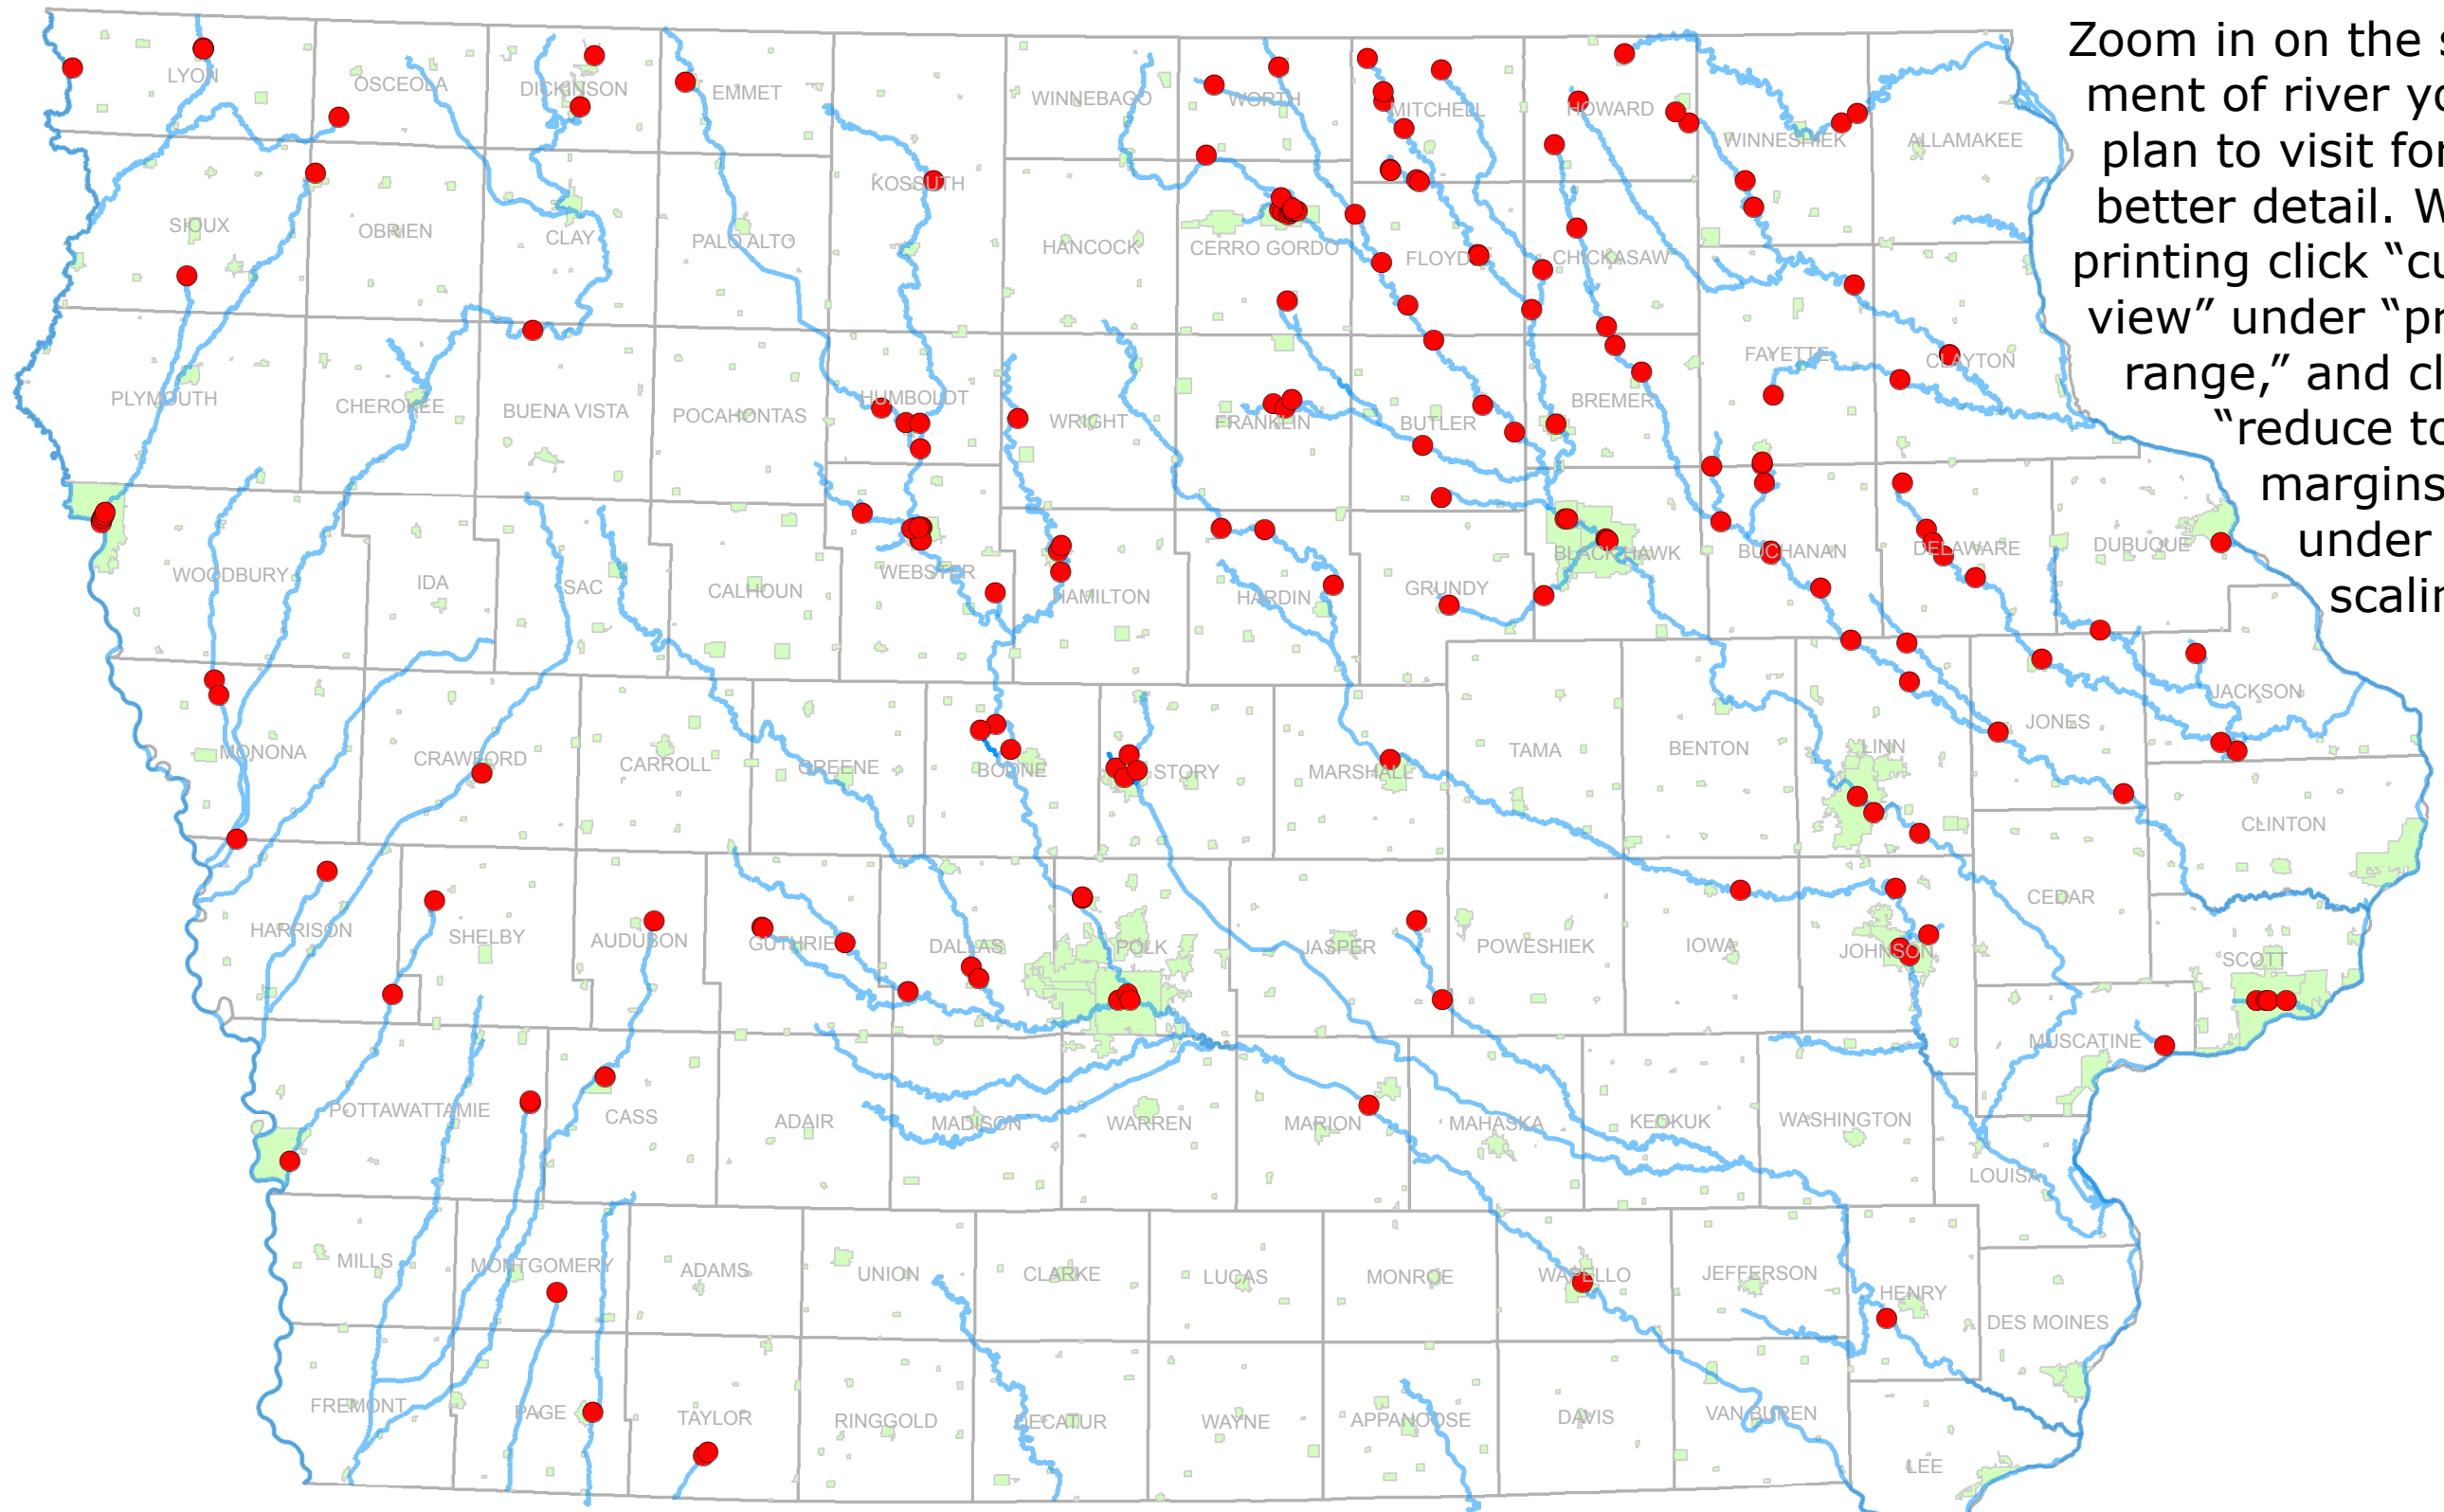

KNOWN DAMS ON IOWA'S RIVERS, 2009

Zoom in on the segment of river you plan to visit for better detail. When printing click "current view" under "print range," and click "reduce to print margins" under "page scaling."

Dams on this map include low-head dams and large impoundment dams that create reservoirs. This map does not include dams on smaller streams that may be navigable, and also does not include rock dams. **● Dam**